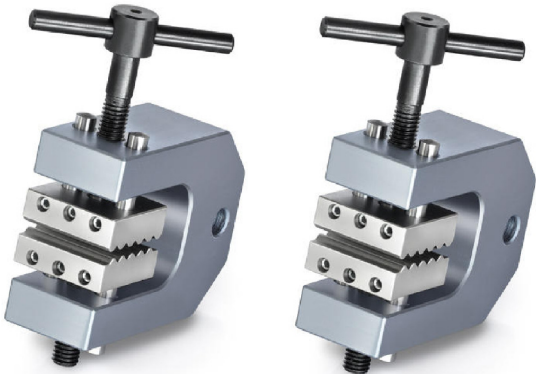

KERN AD0030

Schraubspannklemme bis 2,5 kN (ohne Backen)

KERN[®]

Category

Category: Accessories

Packaging & shipping

Delivery:	24 h
Dimensions packaging (WxDxH):	1 x 1 x 1 mm
Gross weight:	2 g
Net weight:	600 g
Shipping method:	Parcel service