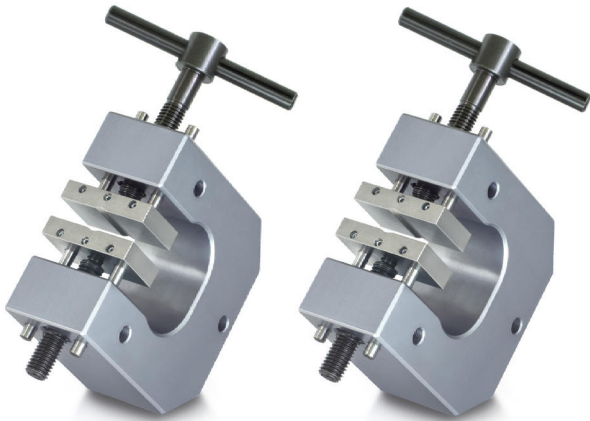

KERN AD0050

Schraubspannklemme bis 5 kN (ohne Backen)

Category

Category: Accessories

Packaging & shipping

Delivery:	24 h
Dimensions packaging (WxDxH):	1 x 1 x 1 mm
Gross weight:	2 g
Net weight:	2,600 kg
Shipping method:	Parcel service