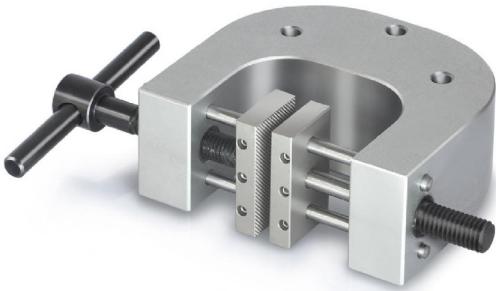

KERN AD0051

Schraubspannklemme bis 5 kN (ohne Backen)

KERN[®]

Category

Category: Accessories

Packaging & shipping

Delivery:	24 h
Dimensions packaging (WxDxH):	1 x 1 x 1 mm
Gross weight:	2 g
Net weight:	2,600 kg
Shipping method:	Parcel service