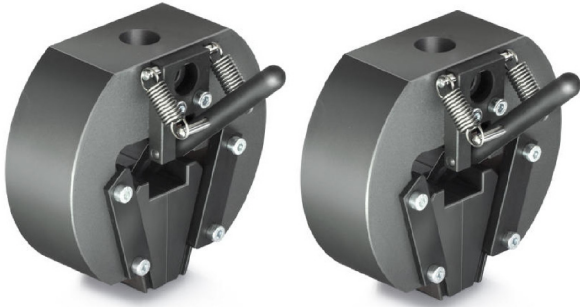

KERN AD0085

Keilspannklemme bis 10 kN (ohne Backen)

Category

Category: Accessories

Packaging & shipping

Delivery: 24 h
Dimensions packaging (WxDxH): 1 x 1 x 1 mm
Gross weight: 2 g
Net weight: 1,900 kg
Shipping method: Parcel service