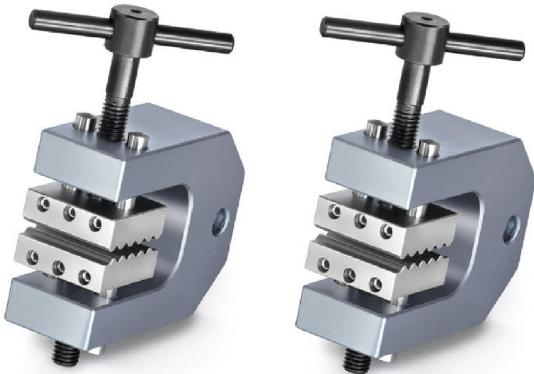

KERN AD9030

Schraubspannklemme bis 2 kN

KERN[®]

Category

Category: Accessories

Packaging & shipping

Delivery: 24 h
Dimensions packaging (WxDxH): 1 x 1 x 1 mm
Gross weight: 2 g
Net weight: 1 g
Shipping method: Parcel service