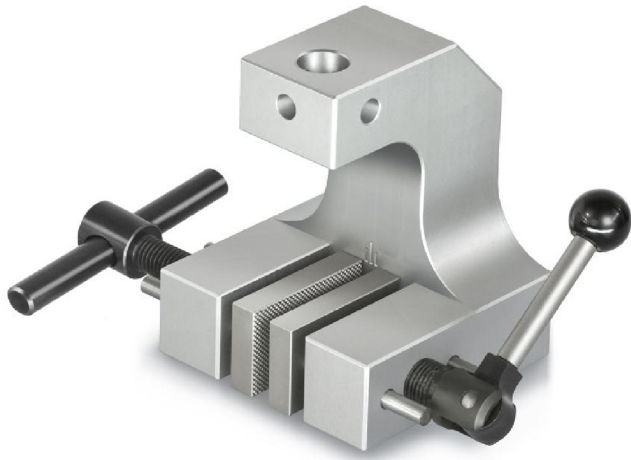

KERN AD9076

Schraubspannklemme bis 5 kN

KERN[®]

Category

Category: Accessories

Packaging & shipping

Delivery:	24 h
Dimensions packaging (WxDxH):	1 x 1 x 1 mm
Gross weight:	2 g
Net weight:	1 g
Shipping method:	Parcel service