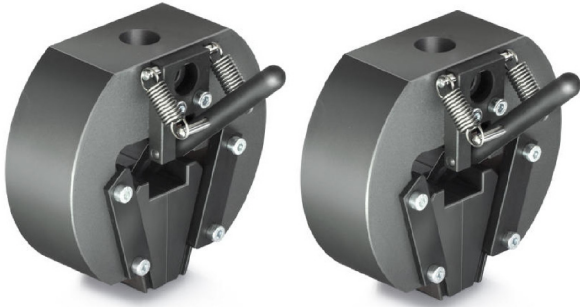

KERN AD9085

Keilspannklemme bis 10 kN

KERN[®]

Category

Category: Accessories

Packaging & shipping

Delivery: 24 h
Dimensions packaging (WxDxH): 1 x 1 x 1 mm
Gross weight: 2 g
Net weight: 1 g
Shipping method: Parcel service