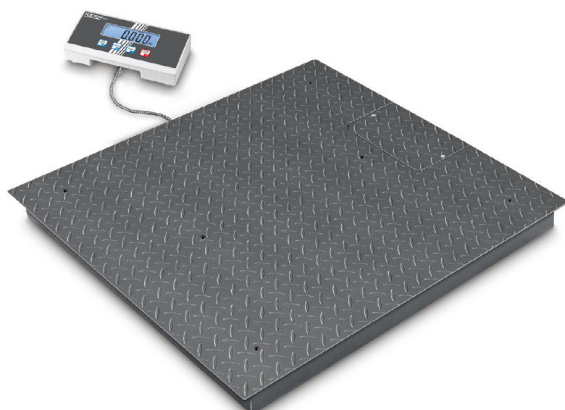

# KERN BIC600K-1S

High resolution floor scale with 2x3000 [d] and the best price to performance ratio

## Category

Brand:	KERN
Category:	Balances
Product Group:	Floor scale

## Construction

Cable length:	5 m
Cable length of display device:	5 m
Dimensions (WxDxH):	1200 x 1500 x 108 mm
Dimensions of display device (WxDxH):	235 x 114 x 51 mm
Dimensions of weighing plate (WxDxH):	1000 x 1000 x 108 mm
Level indicator:	yes
Revolving screw feet:	yes
Weighing surface (WxD):	1000 x 1000 mm

## Display

Display digit height:	2,500 cm
-----------------------	----------