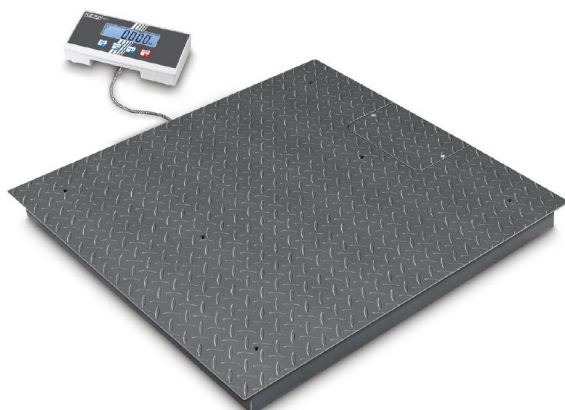

# KERN BIC600K-1

High resolution floor scale with 2x3000 [d] and the best price to performance ratio

## Category

Brand:	KERN
Category:	Balances
Product Group:	Floor scale

## Construction

Cable length:	5 m
Cable length of display device:	5 m
Dimensions (WxDxH):	1200 x 1500 x 108 mm
Dimensions of display device (WxDxH):	235 x 114 x 51 mm
Dimensions of weighing plate (WxDxH):	1200 x 1500 x 108 mm
Level indicator:	yes
Revolving screw feet:	yes
Weighing surface (WxD):	1200 x 1500 mm

## Display

Display digit height:	2,500 cm
-----------------------	----------