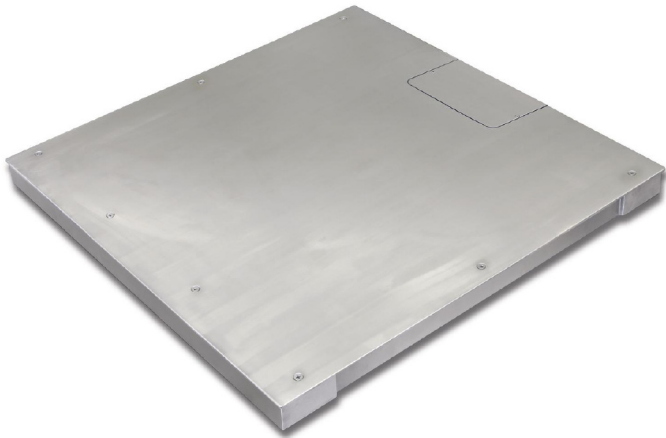

KERN KFP 600V40SM

Edelstahl-Plattform mit IP68-Schutz

Measuring system

Readout [d]:	200 g
Resolution (non verifiable):	3000
Weighing range [Max]:	600 kg

Technical data about verification

Minimum load [Min]:	4 kg
Verification value [e]:	200 g

Service

DAkkS Certificate:	963-130
--------------------	---------

Category

Category:	Platforms
Product Group:	Weighing bridge

Packaging & shipping

Delivery:	48 h
Dimensions packaging (WxDxH):	1150 x 1150 x 350 mm
Gross weight:	116 kg
Net weight:	95 kg
Shipping method:	Freight forwarder

Construction

Cable length:	5 m
Dimensions of weighing plate (WxDxH):	1000 x 1000 x 80 mm
Material weighing plate:	stainless steel
Revolving screw feet:	yes
Weighing surface (WxD):	1000 x 1000 mm