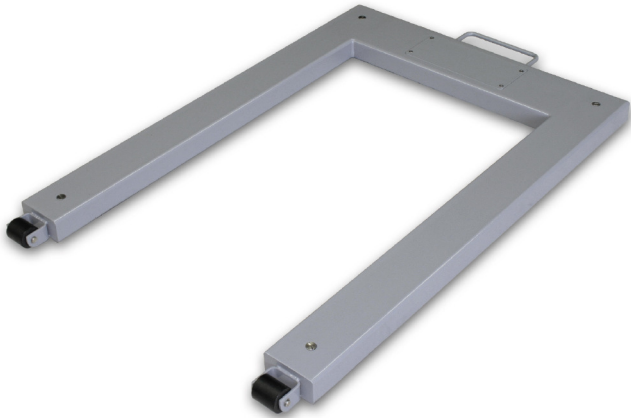

KERN KFU 1500V20M

U-Wägebrücke

KERN[®]

Measuring system

Readout [d]:	500 g
Resolution (non verifiable):	3000
Weighing range [Max]:	1,500 t

Technical data about verification

Minimum load [Min]:	10 kg
Verification by KERN possible:	yes
Verification value [e]:	500 g

Service

DAkkS Certificate:	963-130
Verification:	965-230

Category

Category:	Platforms
Product Group:	Platform

Packaging & shipping

Delivery:	48 h
Dimensions packaging (WxDxH):	142 x 91 x 32 mm
Gross weight:	84 kg
Net weight:	51 kg
Shipping method:	Freight forwarder

Construction

Cable length:	5 m
Dimensions of weighing plate (WxDxH):	842 x 1300 x 90 mm
Material weighing plate:	Metal lacquered
Revolving screw feet:	yes