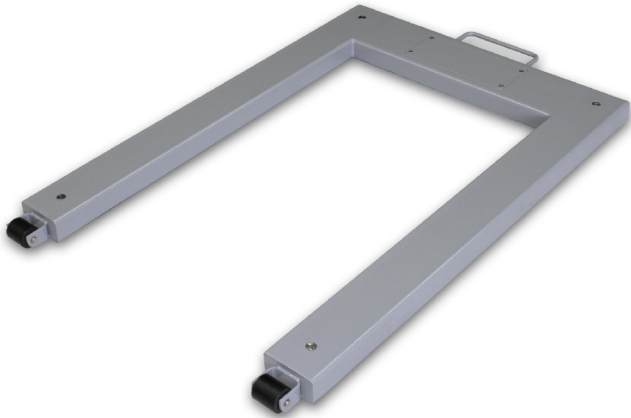

KERN KFU600V20M

U-Wägebrücke

Measuring system

Readout [d]:	200 g
Resolution (non verifiable):	3000
Weighing range [Max]:	600 kg

Technical data about verification

Minimum load [Min]:	4 kg
Verification by KERN possible:	yes
Verification value [e]:	200 g

Service

DAkkS Certificate:	963-130
Verification:	965-230

Category

Category:	Platforms
Product Group:	Platform

Packaging & shipping

Delivery:	48 h
Dimensions packaging (WxDxH):	138 x 85 x 28 mm
Gross weight:	57 kg
Net weight:	41 kg
Shipping method:	Freight forwarder

Construction

Cable length:	5 m
Dimensions of weighing plate (WxDxH):	842 x 1300 x 90 mm
Material weighing plate:	Metal lacquered
Revolving screw feet:	yes